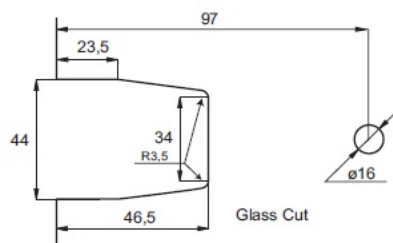

## Description:

Shower Hinge "King I", 180DG, CPL, Glass/Glass, 6-10mm Glass Thickness, w/Angle Adjustment & 25DG Return Function, Brass Material, Rectangular Shape, Rounded Edges & Corners

## Item number:

15.24.135-5

Units	Box	Carton	HS Code	Barcode
Pcs.	1	10	8302100090	
				5704866439572