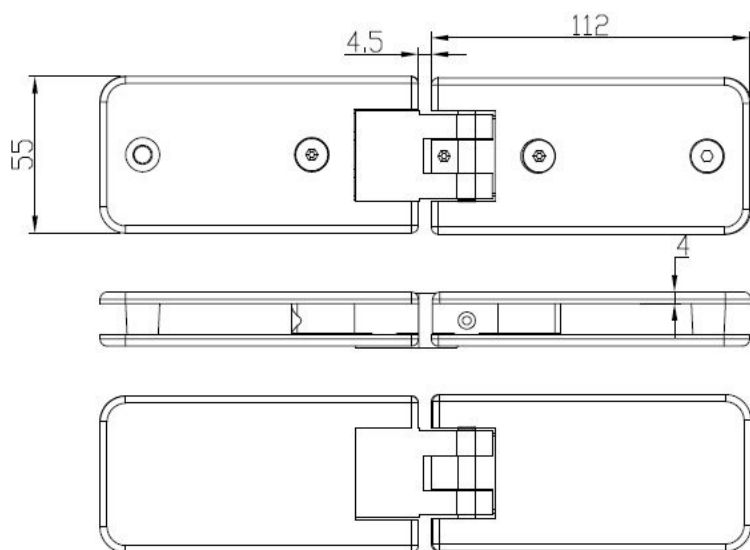

## Description:

Shower Hinge "King I", 180DG, CPL, Glass/Glass, 6-10mm Glass Thickness, w/Angle Adjustment & 25DG Return Function, Brass Material, Rectangular Shape, Rounded Edges & Corners

## Item number:

15.24.135-5

Units	Box	Carton	HS Code	Barcode
Pcs.	1	10	8302100090	
				5704866439572